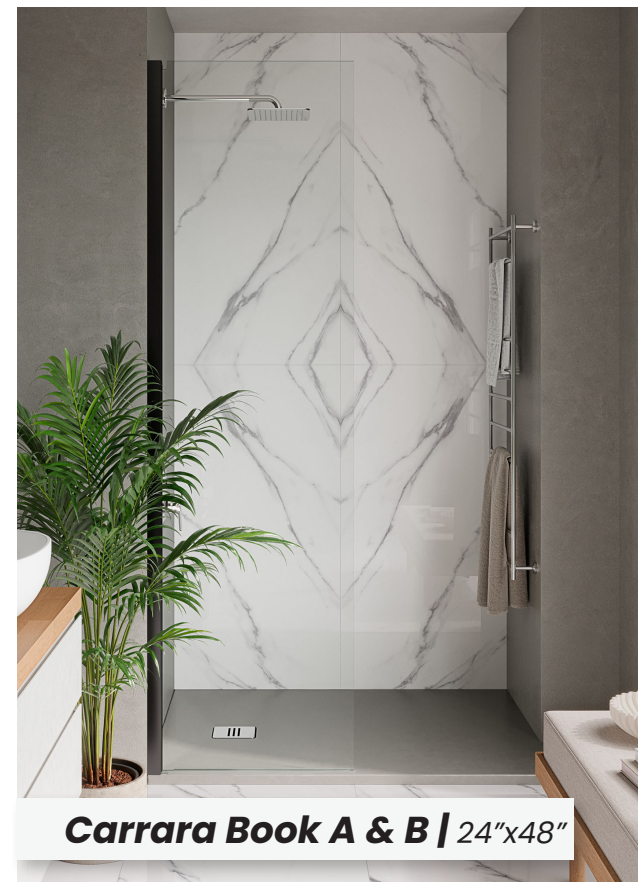

Opera White Book A & B | 24"x48"

REFLECTIONS

Carrara Book A & B | 24"x48"

Made In **SPAIN**

Wayne Tile Company

www.waynetile.com

REFLECTIONS

PORCELAIN TILE

TECHNICAL DATA

Thickness	7.2 mm
Finish	Polished
Frost Resistant	Yes
Rectified	Yes

LEAD TIME

In Stock/Quick Ship

SIZE

Wayne Tile
Company

Windsor Black Book A & B | 24"x48"

COLORS